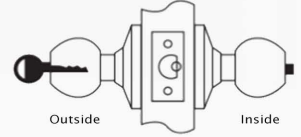

DOOR LOCKSETS

VCA 4147

- DOOR THICKNESS: 30-50 mm
- DIMENSION: 21 cm x 20 cm x 8 cm

VCA 4142

- DOOR THICKNESS: 30-50 mm
- DIMENSION: 21 cm x 20 cm x 8 cm

LEVERSETS

DOOR ACCESSORIES

CAVITE WAREHOUSE

Blk 8 L11 Cavite Light Industrial Park
Brgy. Maguyam, Silang, Cavite 4188

PAMPANGA WAREHOUSE

Warehouse Building 10, Situated in Calulut-
Panipuan Road, Brgy. Mexico, Pampanga

G/F Yupangco Building #1606
Trade Street, Corner Investment Drive
Madrigal Business Park, Alabang
Muntinlupa City
+63 917 545-1000 / +63 2 8293-9000

Website - www.globalsource.com.ph

Facebook - [gsmc.ph](https://www.facebook.com/gsmc.ph)